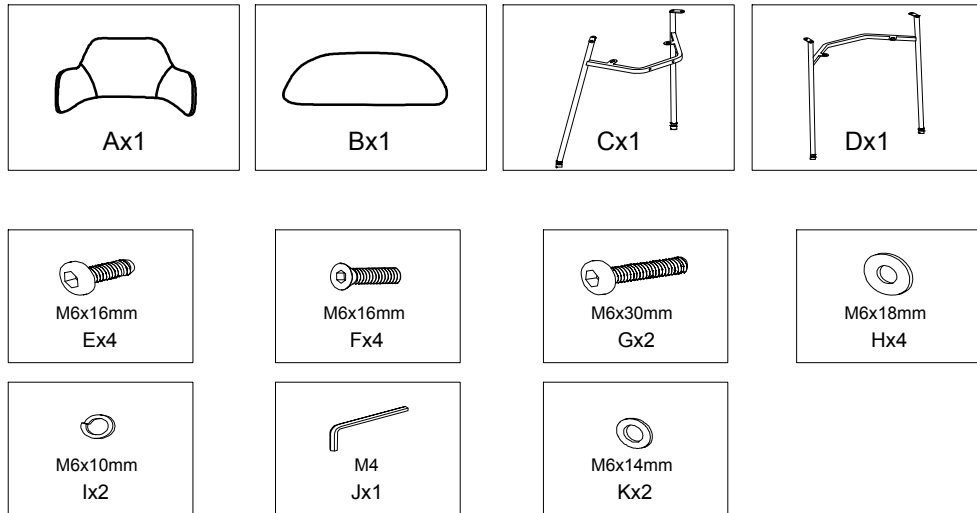

# ASSEMBLY INSTRUCTIONS

DINING CHAIR MODEL #: FYC140

1

2

3

4